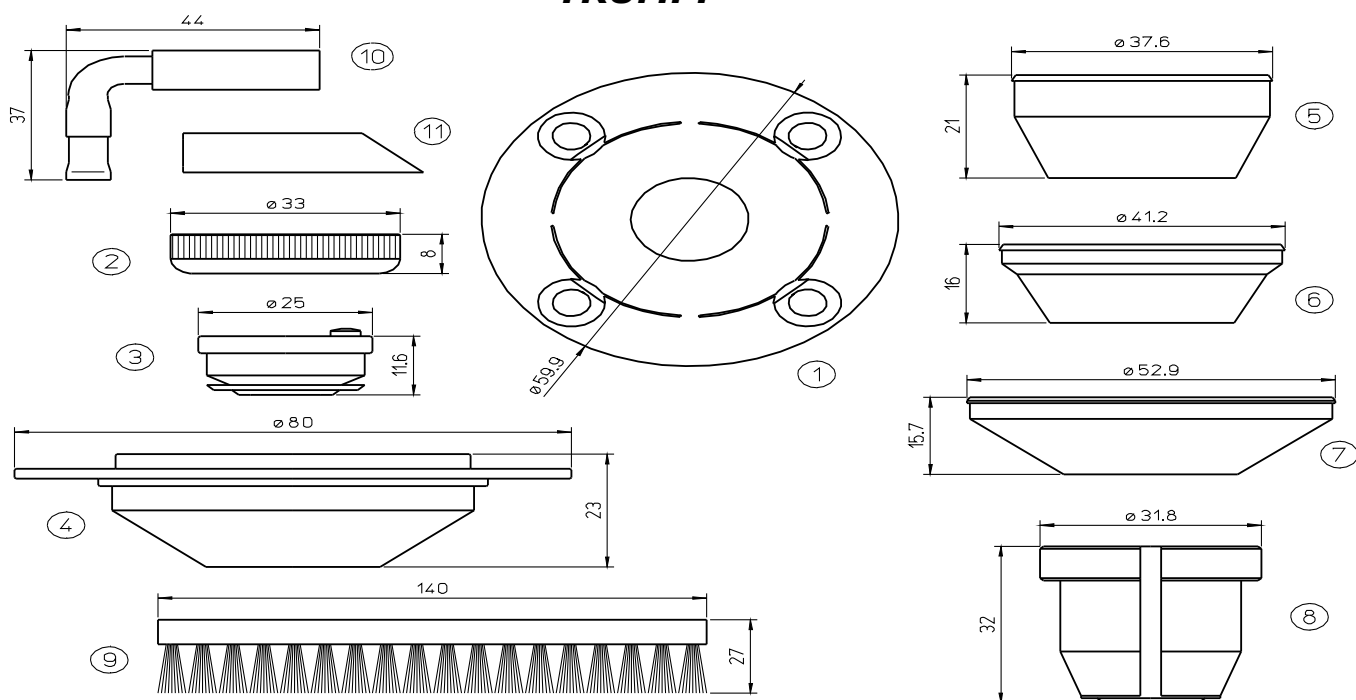

TRUMPF

POZ.	NR KAT.	NR PROD.	OPIS
1	HA70	234485	TRUMPF BREAK-AWAY
2	HA250	216066	TRUMPF SIGNBOARD
3	HA38		TRUMPF CERAMIC NOZZLE HOLDER
4	HA19	216065	TRUMPF TEFLON COVER
5	HA47	256153-955826	TRUMPF TEFLON COVER
6	HA36	254496	TRUMPF TEFLON COVER
7	HA41	225286	TRUMPF TEFLON COVER
8	HA108	254493-260432	TRUMPF CERAMIC NOZZLE HOLDER
9	HA272	0353202 - 900594	TRUMPF BRUSH - TASTER
10	088557	088557	TRUMPF NOZZLE 90°
11	256184	256184	TRUMPF BLOW TUBE